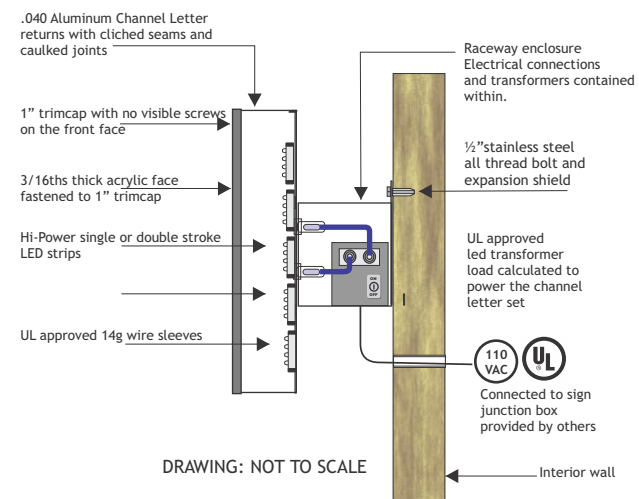

White faces
Black returns and trim.

8005 Haute Court
Springfield, VA 22150

p.703-372-2077
sales@signsfairfax.com

Please review this proof and fax or email back with your signature or any corrections so that we may get started on production & assembly of your signage and sign components.